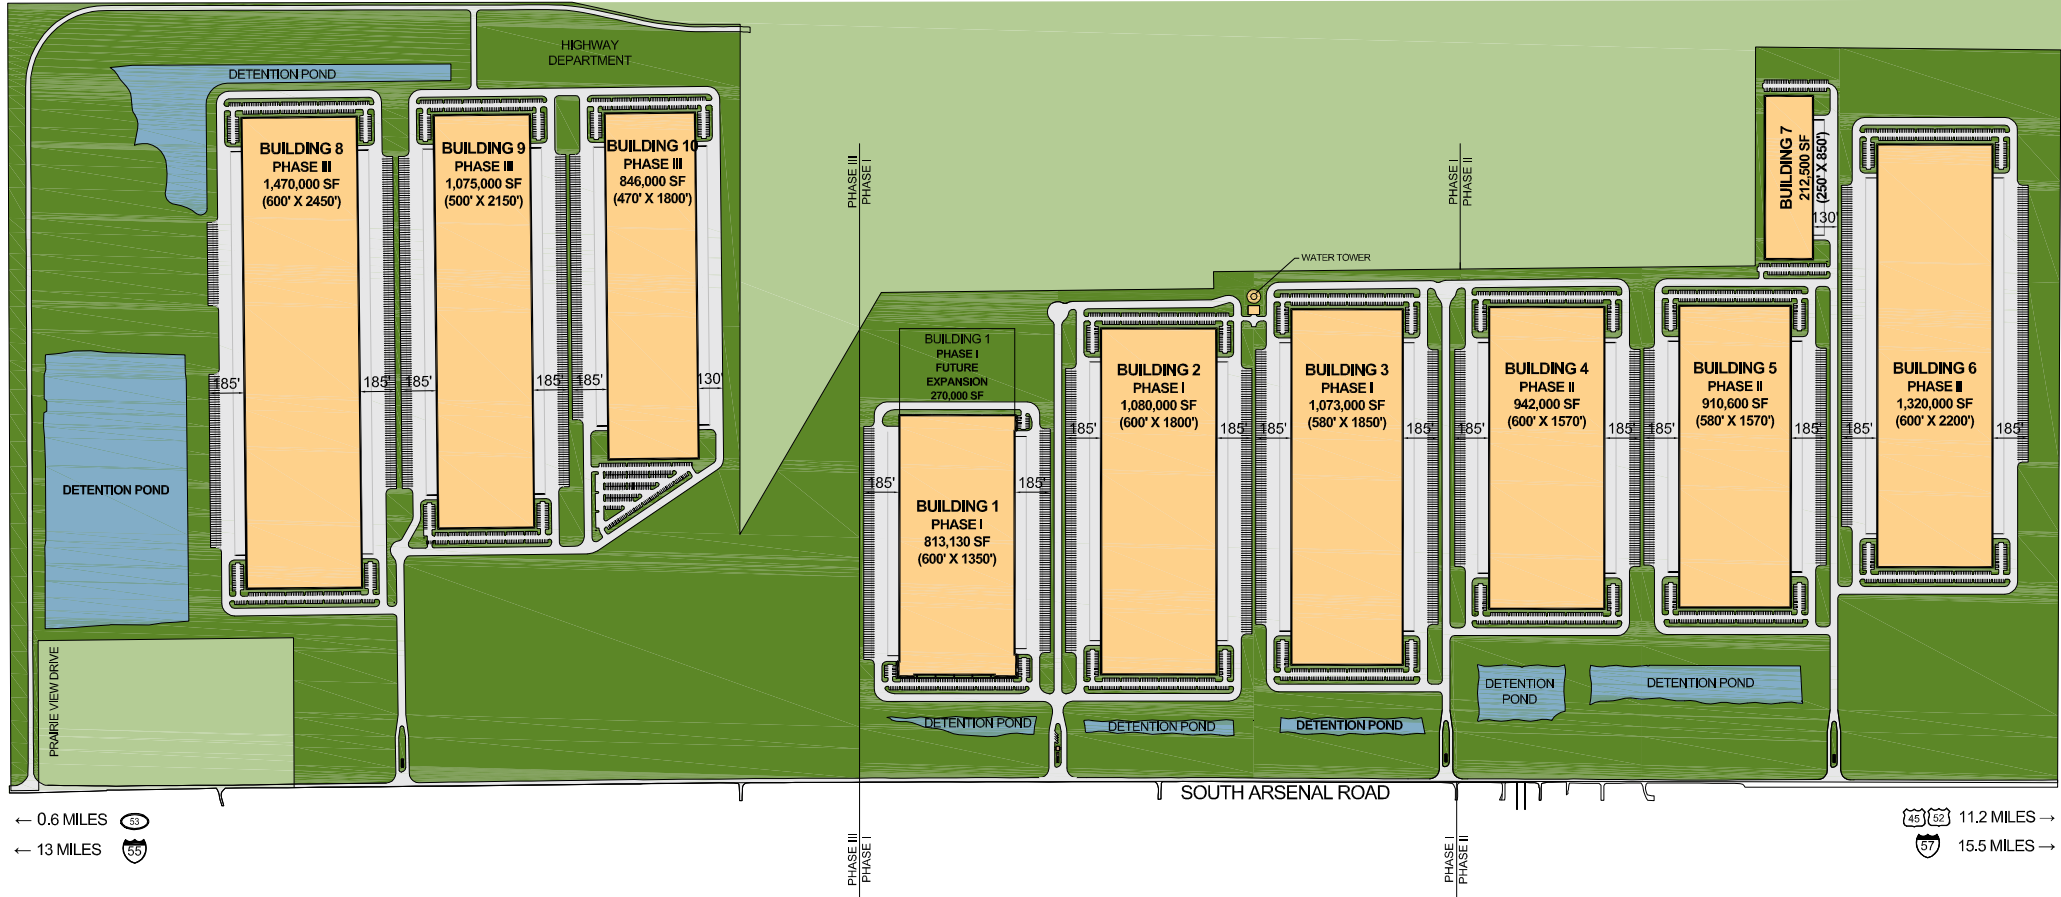

PRAIRIE VIEW DRIVE

SCALE: NTS

8755 W. Higgins Rd. Suite 700
Chicago, IL 60631
Telephone (773) 380-3200
Facsimile (773) 380-3201

PARK PLAN
MARCH 18, 2008

PROLOGIS PARK ARSENAL
WILMINGTON, ILLINOIS

WARE MALCOMB
architecture
planning
interiors
graphics
www.waremalcomb.com
p 630.218.0063